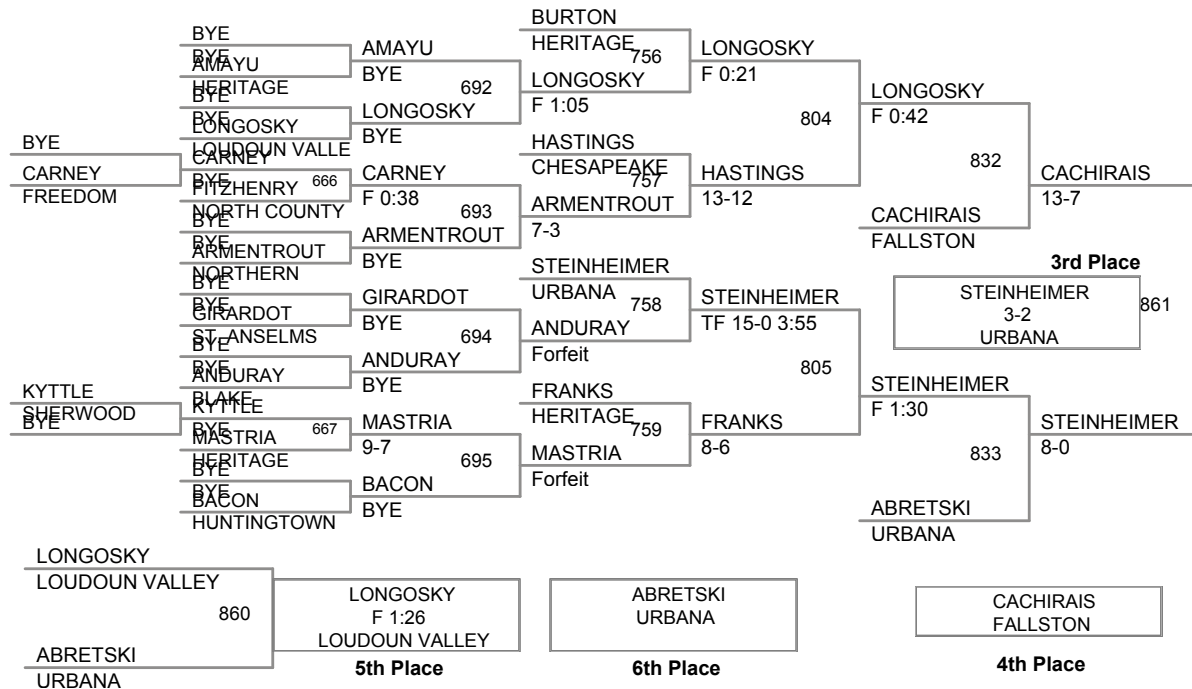

103 Lbs

112 Lbs

EDWARD BOWEN (10) HUNTINGTOWN

SEBASTIAN SAVROUSH	HERITAGE	534
ZACHARY TATE (11)	CHESAPEAKE	502
TATE	13-8	

BOWEN	F 3:59	
614		

GARY HESTER (11) NORTHERN

JOHN WIEDENHOFF (9)	GLEN BURNIE	535
JOSH MENDEZEBAL (9)	DEMATHA	503
WIEDENHOFF	F 0:55	

WIEDENHOFF	F 3:27	
615		

VINCE PEREZ (9) ABP SPALDING

RYAN SANFORD (9)	3-3 ST. JOHNS	536
GREG GRAY (11)	NORTHERN	504
THORPE LICHTENBERG (9)	FREEDOM	
CODY ACKER (9)	BLAKE	505
LICHTENBERG	F 1:08	

GRAY	16-7	
615		
GRAY	15-10	
LICHTENBERG	F 1:52	

KEVIN CAREY (9) SHERWOOD

NICK SAPIENZA (11) FALLSTON

TREVOR FEINBERG (9)	NORTHERN	538
WAYNE ROGERS (9)	GLEN BURNIE	506
ROGERS	F 2:23	

SAPIENZA	F 1:54	
616		

CONNER PORTER (9) THOMAS DALE

RILEY SHEYDER (9)	FREEDOM	539
-------------------	---------	-----