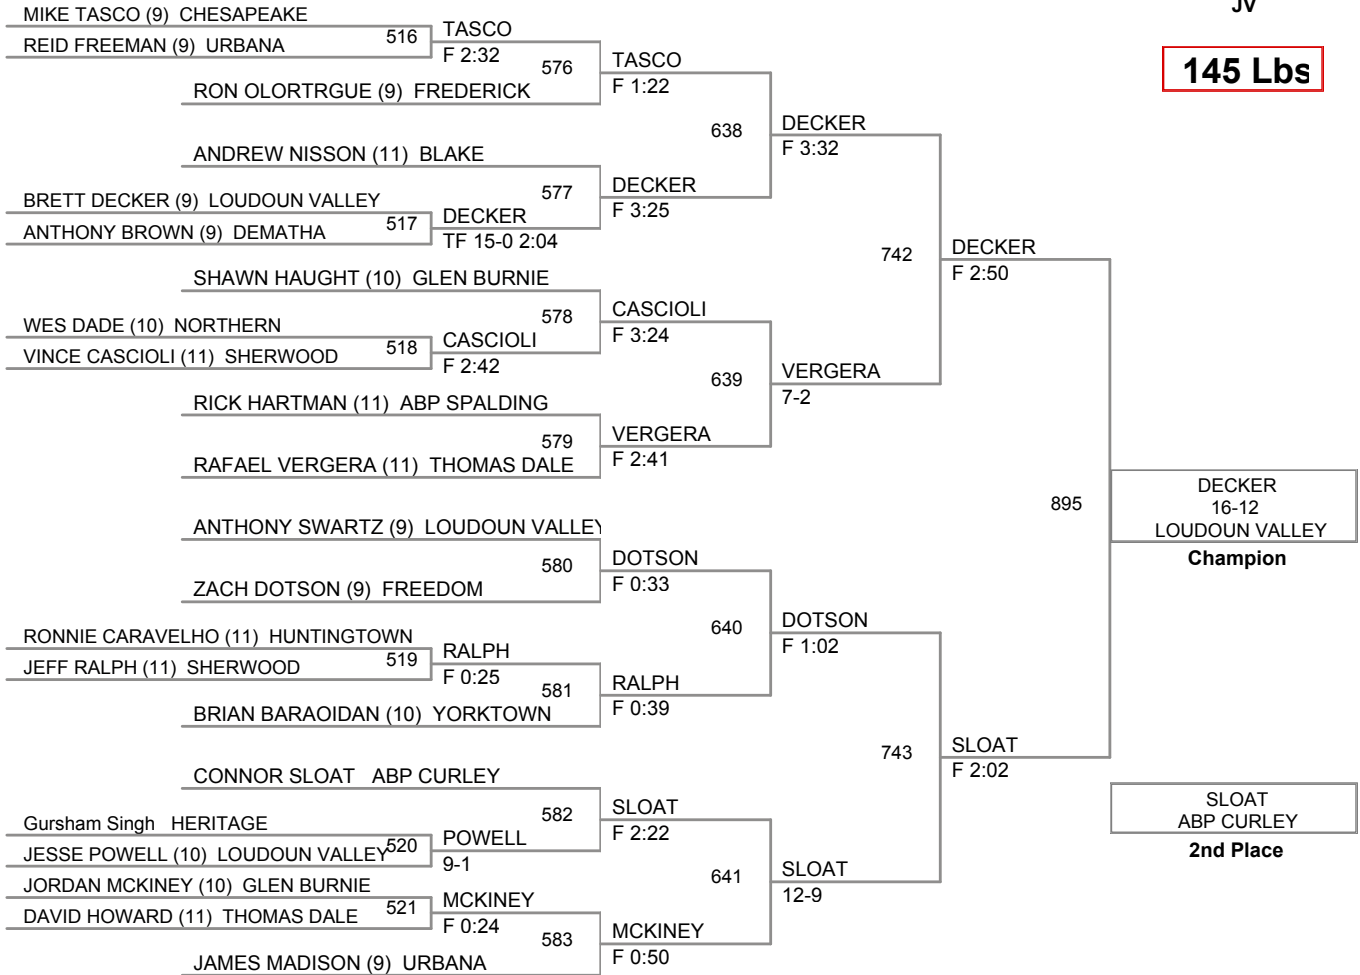

KEVIN CAREY (9) SHERWOOD

NICK SAPIENZA (11) FALLSTON

TREVOR FEINBERG (9)	NORTHERN	538
WAYNE ROGERS (9)	GLEN BURNIE	506
ROGERS	F 2:23	

SAPIENZA	F 1:54	
616		

CONNER PORTER (9) THOMAS DALE

RILEY SHEYDER (9)	FREEDOM	539
-------------------	---------	-----

MCKARTHY	6-5	
----------	-----	--

BYE	SAVROUSH	SNIDER	LICHTENBERG
BYE	HERITAGE	SNIDER	FREEDOM
BYE	ARUNDEL	F 1:07	760
BYE	MENDEZEBAL	696	KRONEMER
BYE	DEMATHA	KRONEMER	F 1:14
BYE	BLAKE	F 0:39	806
BYE	SANFORD	WIEDENHOFF	
BYE	ST. JOHNS	SHEYDER	GLEN BURNIE
BYE	ACKER	F 2:57	761
BYE	BLAKE	FREEDOM	ACKER
BYE	BYE	ACKER	17-8
BYE	BYE	ROGERS	F 1:33
BYE	BYE	GLEN BURNIE	MCKARTHY
BYE	FEINBERG	FEINBERG	GLEN BURNIE
BYE	NORTHERN	CAREY	5-4
BYE	BYE	SHERWOOD	FEINBERG
BYE	BYE	PEREZ	9-6
BYE	BYE	PEREZ	9-6
BYE	BYE	ABP SPALDING	BYE
BYE	BYE	MOORE	SAPIENZA
BYE	BYE	HESTER	FALLSTON
BYE	BYE	NORTHERN	763
BYE	BYE	CHRISIKOS	TATE
BYE	BYE	CHRISIKOS	F 1:15
BYE	BYE	TATE	699
BYE	BYE	TATE	F 1:04
BYE	BYE	CHESAPEAKE	F 1:45

119 Lbs

125 Lbs

130 Lbs

140 Lbs

145 Lbs

152 Lbs

160 Lbs

171 Lbs