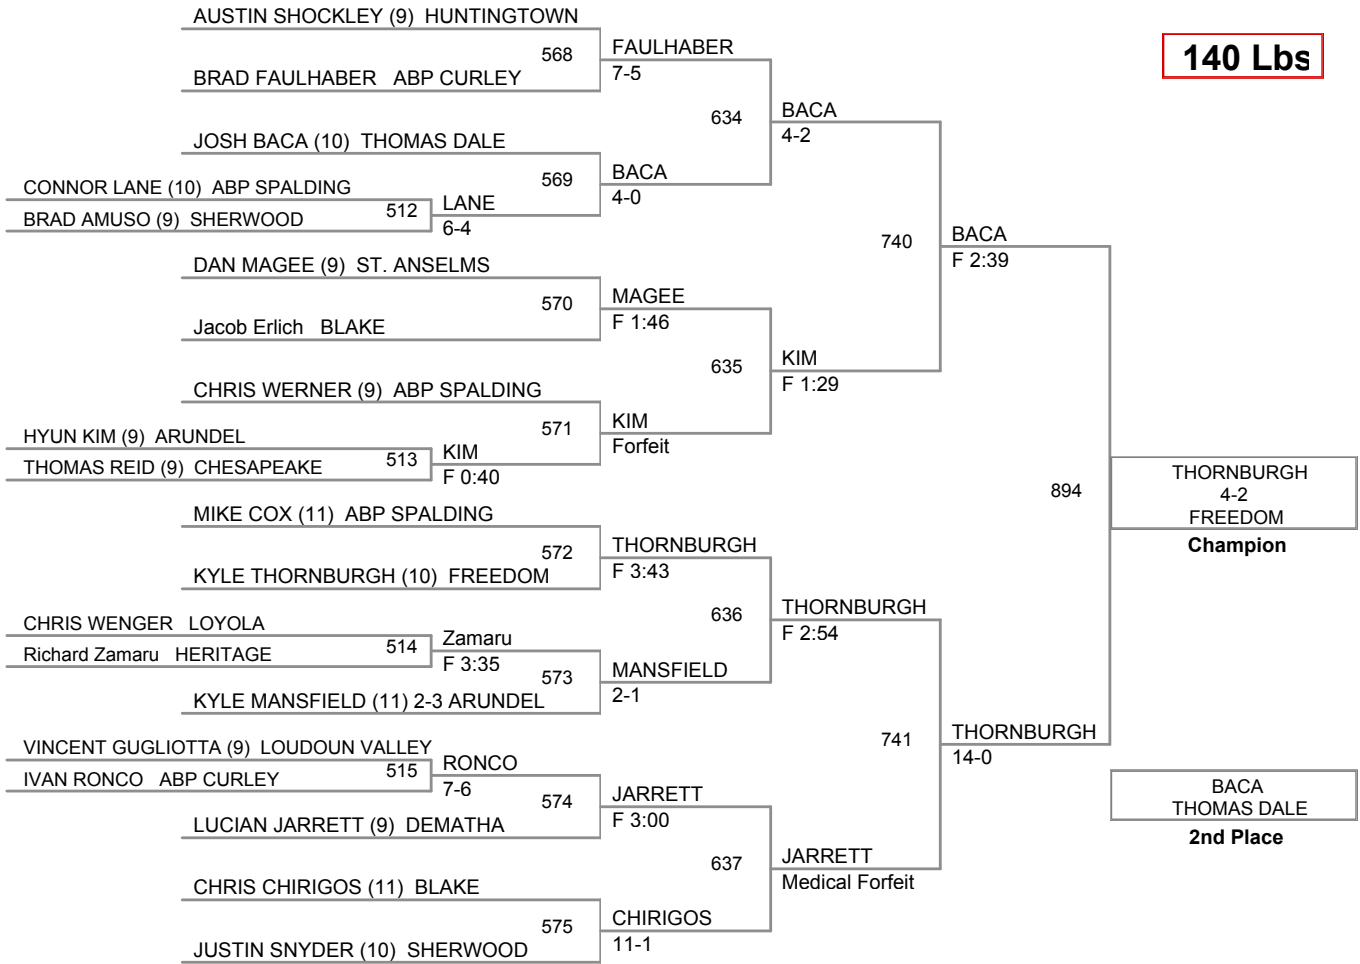

KEVIN CAREY (9) SHERWOOD

NICK SAPIENZA (11) FALLSTON

TREVOR FEINBERG (9)	NORTHERN	538
WAYNE ROGERS (9)	GLEN BURNIE	506
ROGERS	F 2:23	

SAPIENZA	F 1:54	
616		

CONNER PORTER (9) THOMAS DALE

RILEY SHEYDER (9)	FREEDOM	539
-------------------	---------	-----

MCKARTHY	6-5	
----------	-----	--

BYE	SAVROUSH	SNIDER	LICHTENBERG
BYE	HERITAGE	SNIDER	FREEDOM
BYE	ARUNDEL	F 1:07	760
BYE	MENDEZEBAL	696	KRONEMER
BYE	DEMATHA	KRONEMER	F 1:14
BYE	BLAKE	F 0:39	806
BYE	SANFORD	WIEDENHOFF	
BYE	ST. JOHNS	SHEYDER	GLEN BURNIE
BYE	ACKER	F 2:57	761
BYE	BLAKE	FREEDOM	ACKER
BYE	BYE	ACKER	17-8
BYE	BYE	ROGERS	F 1:33
BYE	BYE	GLEN BURNIE	MCKARTHY
BYE	FEINBERG	FEINBERG	GLEN BURNIE
BYE	NORTHERN	CAREY	5-4
BYE	BYE	SHERWOOD	FEINBERG
BYE	BYE	PEREZ	9-6
BYE	BYE	PEREZ	9-6
BYE	BYE	ABP SPALDING	BYE
BYE	BYE	MOORE	SAPIENZA
BYE	BYE	HESTER	FALLSTON
BYE	BYE	NORTHERN	763
BYE	BYE	CHRISIKOS	TATE
BYE	BYE	CHRISIKOS	F 1:15
BYE	BYE	TATE	699
BYE	BYE	TATE	F 1:04
BYE	BYE	CHESAPEAKE	F 1:45

119 Lbs

125 Lbs

130 Lbs

140 Lbs

145 Lbs

152 Lbs

160 Lbs

171 Lbs