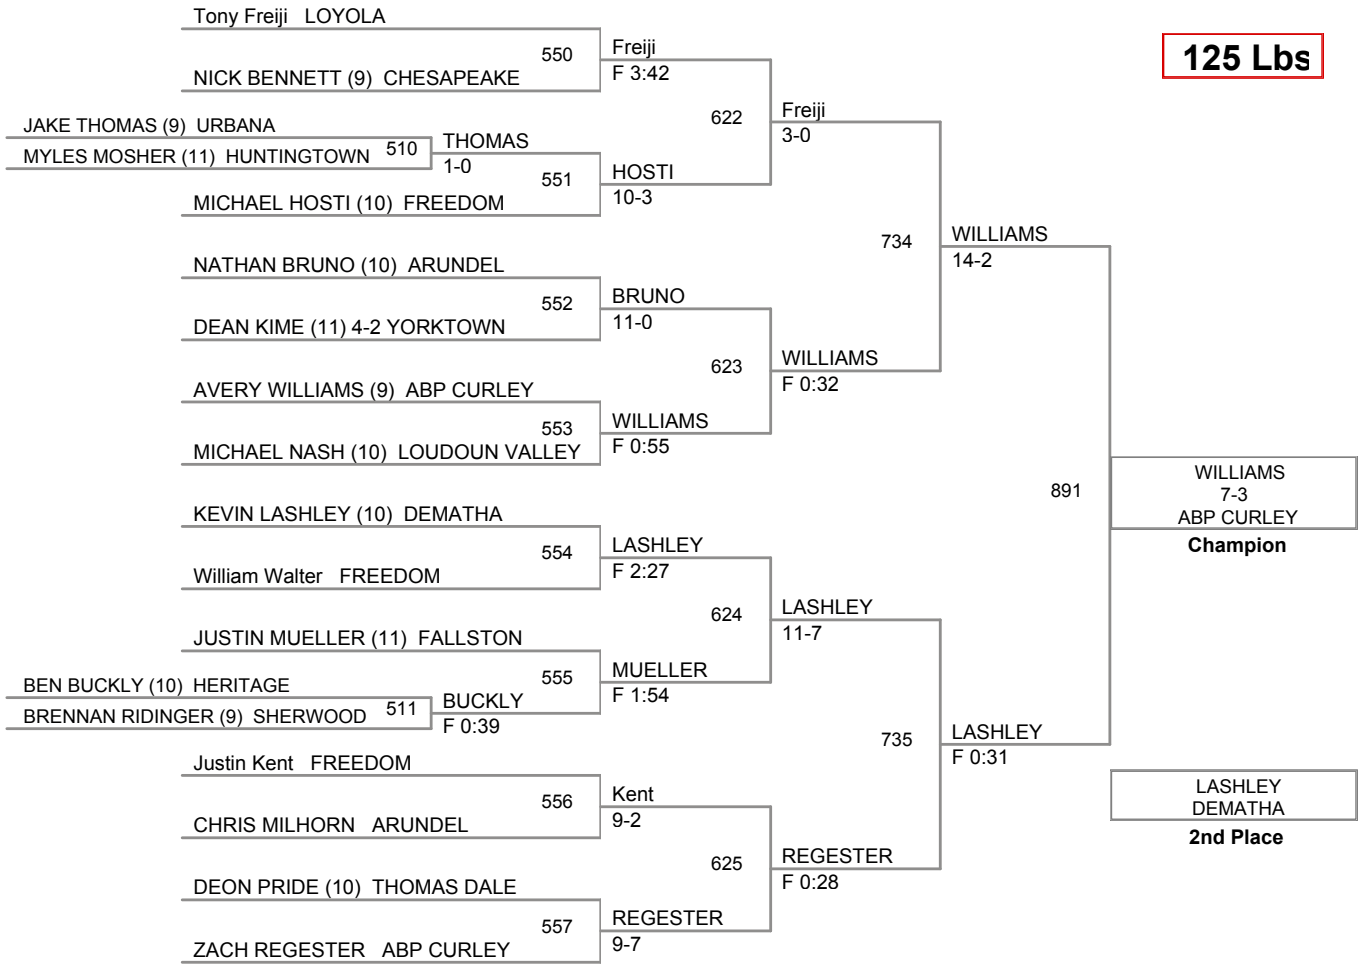

MCKARTHY	6-5	
----------	-----	--

BYE	SAVROUSH	SNIDER	LICHTENBERG
BYE	HERITAGE	SNIDER	FREEDOM
BYE	ARUNDEL	F 1:07	760
BYE	MENDEZEBAL	696	KRONEMER
BYE	DEMATHA	KRONEMER	F 1:14
BYE	BLAKE	F 0:39	806
BYE	SANFORD	WIEDENHOFF	
BYE	ST. JOHNS	SHEYDER	GLEN BURNIE
BYE	ACKER	F 2:57	761
BYE	BLAKE	FREEDOM	ACKER
BYE	BYE	ACKER	17-8
BYE	BYE	ROGERS	F 1:33
BYE	BYE	GLEN BURNIE	MCKARTHY
BYE	FEINBERG	FEINBERG	GLEN BURNIE
BYE	NORTHERN	CAREY	5-4
BYE	BYE	SHERWOOD	FEINBERG
BYE	BYE	PEREZ	9-6
BYE	BYE	PEREZ	9-6
BYE	BYE	ABP SPALDING	BYE
BYE	BYE	MOORE	SAPIENZA
BYE	BYE	HESTER	FALLSTON
BYE	BYE	NORTHERN	763
BYE	BYE	CHRISIKOS	TATE
BYE	BYE	CHRISIKOS	F 1:15
BYE	BYE	TATE	699
BYE	BYE	TATE	F 1:04
BYE	BYE	CHESAPEAKE	F 1:45

119 Lbs

125 Lbs

130 Lbs

140 Lbs

145 Lbs

152 Lbs

160 Lbs

171 Lbs