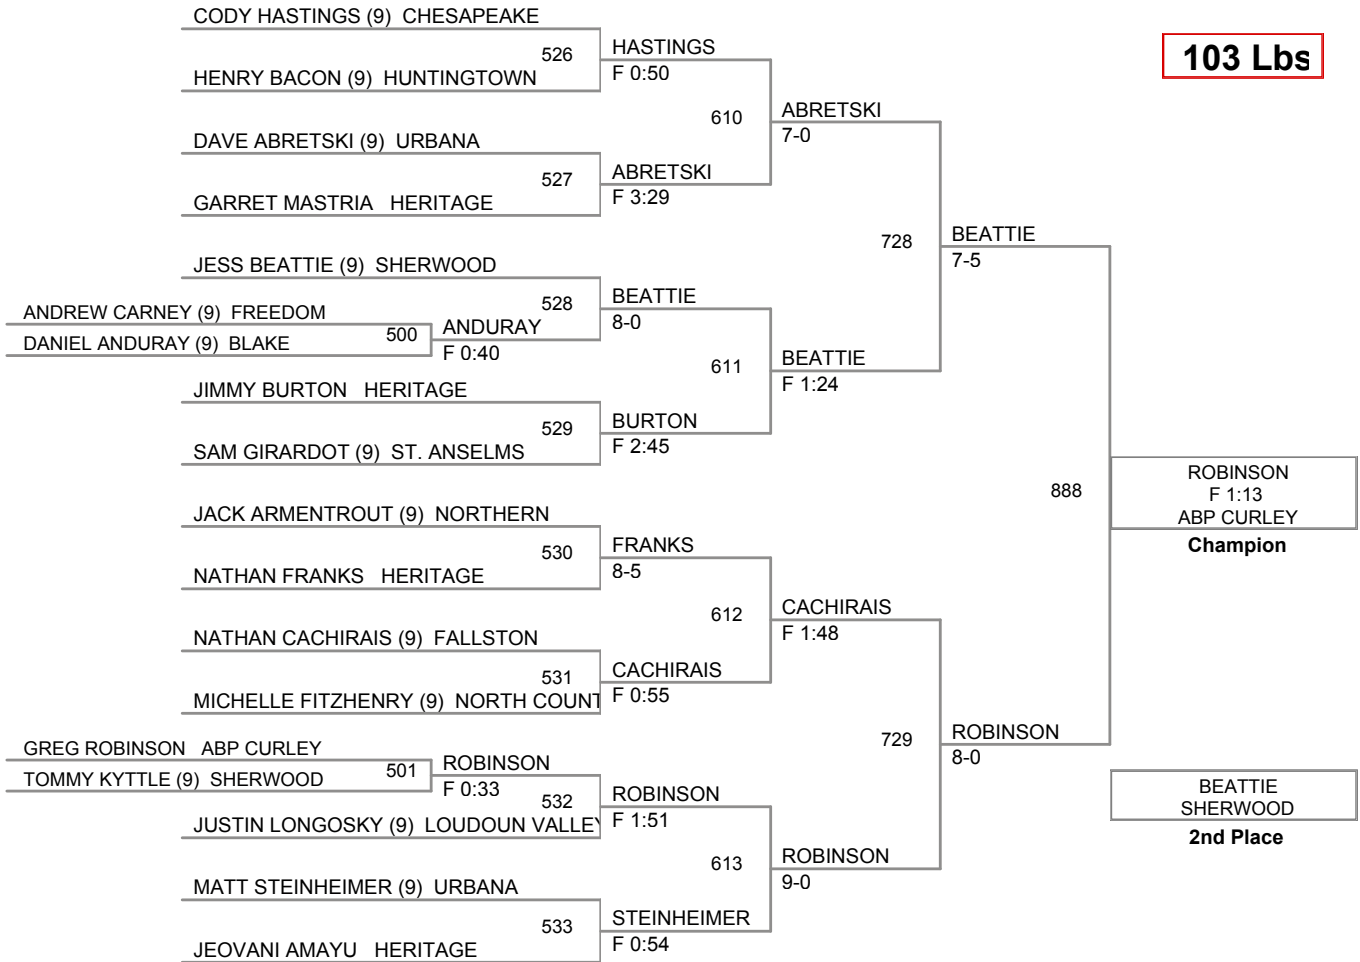

103 Lbs

112 Lbs

EDWARD BOWEN (10) HUNTINGTOWN

SEBASTIAN SAVROUSH	HERITAGE	534
ZACHARY TATE (11)	CHESAPEAKE	502
TATE	13-8	

BOWEN	F 3:59	
614		

GARY HESTER (11) NORTHERN

JOHN WIEDENHOFF (9)	GLEN BURNIE	535
JOSH MENDEZEBAL (9)	DEMATHA	503
WIEDENHOFF	F 0:55	

WIEDENHOFF	F 3:27	
615		

VINCE PEREZ (9) ABP SPALDING

RYAN SANFORD (9)	3-3 ST. JOHNS	536
GREG GRAY (11)	NORTHERN	504
THORPE LICHTENBERG (9)	FREEDOM	
CODY ACKER (9)	BLAKE	505
LICHTENBERG	F 1:08	

GRAY	16-7	
615		
GRAY	15-10	
LICHTENBERG	F 1:52	

KEVIN CAREY (9) SHERWOOD

NICK SAPIENZA (11) FALLSTON

TREVOR FEINBERG (9)	NORTHERN	538
WAYNE ROGERS (9)	GLEN BURNIE	506
ROGERS	F 2:23	

SAPIENZA	F 1:54	
616		

CONNER PORTER (9) THOMAS DALE

RILEY SHEYDER (9)	FREEDOM	539
-------------------	---------	-----