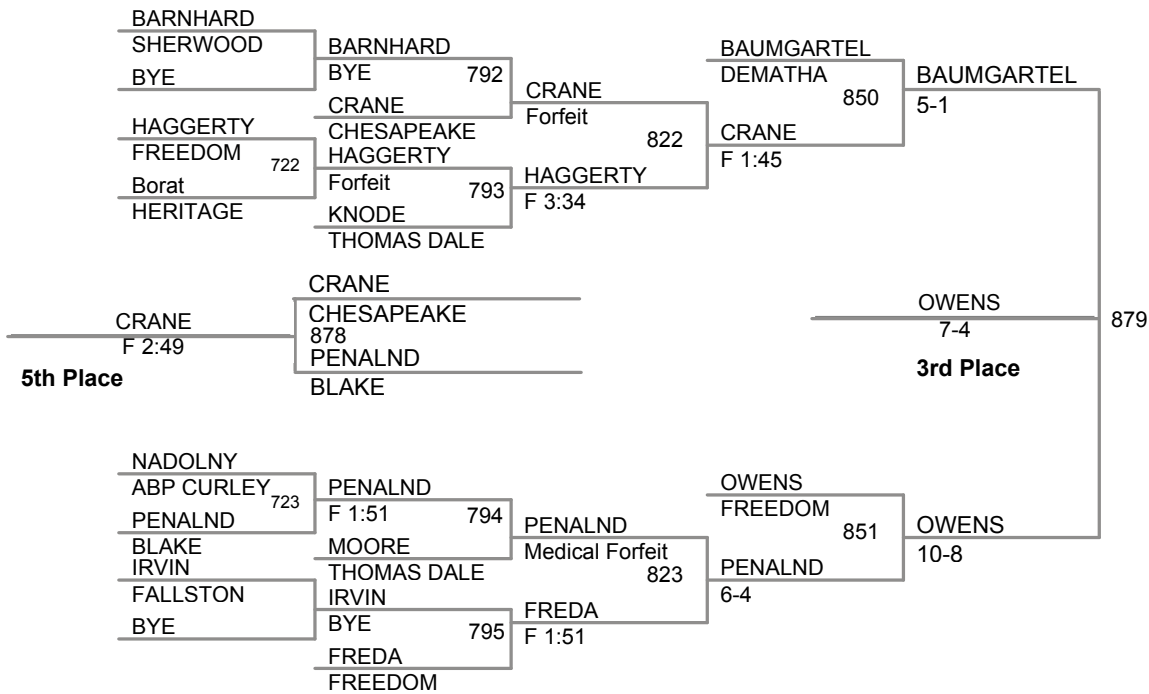

MCKARTHY	6-5	
----------	-----	--

BYE	SAVROUSH	SNIDER	LICHTENBERG
BYE	HERITAGE	SNIDER	FREEDOM
BYE	ARUNDEL	F 1:07	760
BYE	MENDEZEBAL	696	KRONEMER
BYE	DEMATHA	KRONEMER	F 1:14
BYE	BLAKE	F 0:39	806
BYE	SANFORD	WIEDENHOFF	
BYE	ST. JOHNS	SHEYDER	GLEN BURNIE
BYE	ACKER	F 2:57	761
BYE	BLAKE	FREEDOM	ACKER
BYE	BYE	ACKER	17-8
BYE	BYE	ROGERS	F 1:33
BYE	BYE	GLEN BURNIE	MCKARTHY
BYE	FEINBERG	FEINBERG	GLEN BURNIE
BYE	NORTHERN	CAREY	5-4
BYE	BYE	SHERWOOD	FEINBERG
BYE	BYE	PEREZ	9-6
BYE	BYE	PEREZ	9-6
BYE	BYE	ABP SPALDING	BYE
BYE	BYE	MOORE	SAPIENZA
BYE	BYE	HESTER	FALLSTON
BYE	BYE	NORTHERN	763
BYE	BYE	CHRISIKOS	TATE
BYE	BYE	CHRISIKOS	F 1:15
BYE	BYE	TATE	699
BYE	BYE	TATE	F 1:04
BYE	BYE	CHESAPEAKE	F 1:45

119 Lbs

125 Lbs

130 Lbs

140 Lbs

145 Lbs

152 Lbs

160 Lbs

171 Lbs