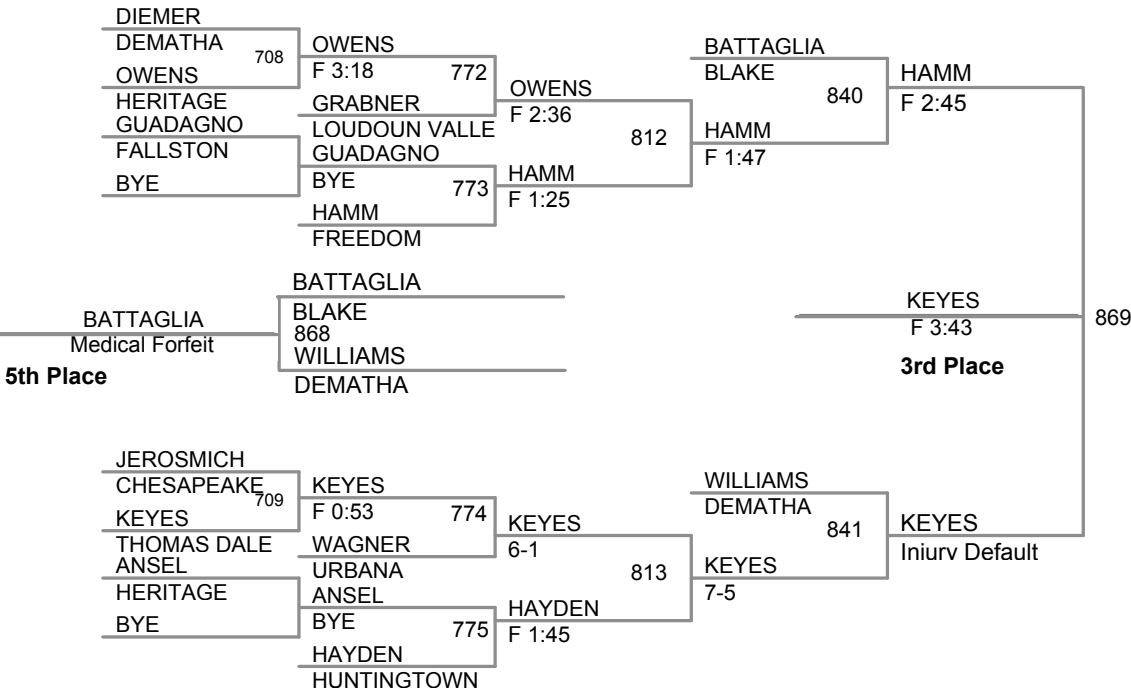

KEVIN CAREY (9) SHERWOOD

NICK SAPIENZA (11) FALLSTON

TREVOR FEINBERG (9)	NORTHERN	538
WAYNE ROGERS (9)	GLEN BURNIE	506
ROGERS	F 2:23	

SAPIENZA	F 1:54	
616		

CONNER PORTER (9) THOMAS DALE

RILEY SHEYDER (9)	FREEDOM	539
-------------------	---------	-----

MCKARTHY	6-5	
----------	-----	--

BYE	SAVROUSH	SNIDER	LICHTENBERG
BYE	HERITAGE	SNIDER	FREEDOM
BYE	ARUNDEL	F 1:07	760
BYE	MENDEZEBAL	696	KRONEMER
BYE	DEMATHA	KRONEMER	F 1:14
BYE	BLAKE	F 0:39	806
BYE	SANFORD	WIEDENHOFF	
BYE	ST. JOHNS	SHEYDER	GLEN BURNIE
BYE	ACKER	F 2:57	761
BYE	BLAKE	FREEDOM	ACKER
BYE	BYE	ACKER	17-8
BYE	BYE	ROGERS	F 1:33
BYE	BYE	GLEN BURNIE	MCKARTHY
BYE	FEINBERG	FEINBERG	GLEN BURNIE
BYE	NORTHERN	CAREY	5-4
BYE	BYE	SHERWOOD	FEINBERG
BYE	BYE	PEREZ	9-6
BYE	BYE	PEREZ	9-6
BYE	BYE	ABP SPALDING	BYE
BYE	BYE	MOORE	SAPIENZA
BYE	BYE	HESTER	FALLSTON
BYE	BYE	NORTHERN	763
BYE	BYE	CHRISIKOS	TATE
BYE	BYE	CHRISIKOS	F 1:15
BYE	BYE	TATE	699
BYE	BYE	TATE	F 1:04
BYE	BYE	CHESAPEAKE	F 1:45

119 Lbs

125 Lbs

130 Lbs

140 Lbs

145 Lbs

152 Lbs

160 Lbs

171 Lbs