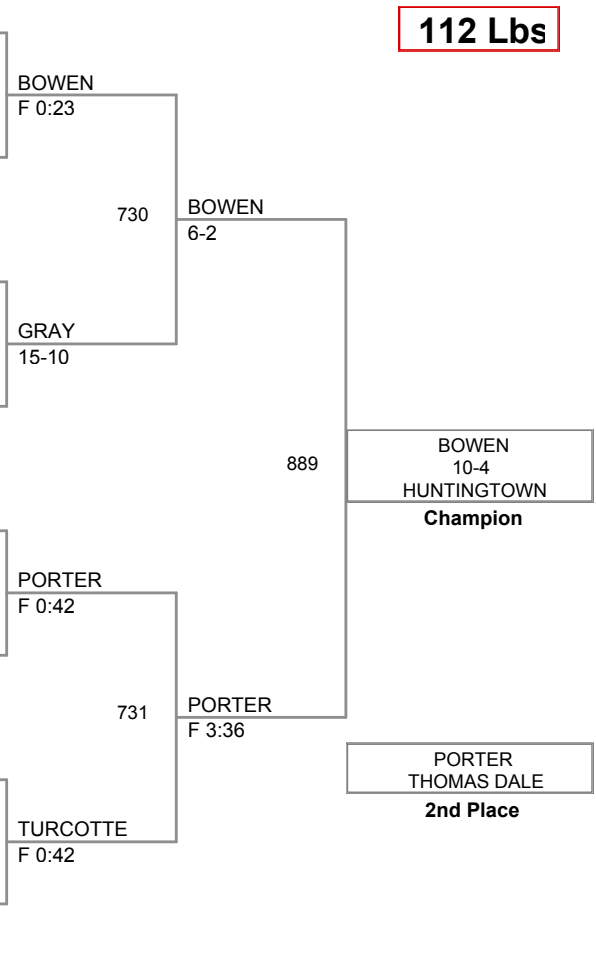

112 Lbs

EDWARD BOWEN (10) HUNTINGTOWN

SEBASTIAN SAVROUSH	HERITAGE	534
ZACHARY TATE (11)	CHESAPEAKE	502
TATE	13-8	

BOWEN	F 3:59	
614		

GARY HESTER (11) NORTHERN

JOHN WIEDENHOFF (9)	GLEN BURNIE	535
JOSH MENDEZEBAL (9)	DEMATHA	503
WIEDENHOFF	F 0:55	

WIEDENHOFF	F 3:27	
615		

VINCE PEREZ (9) ABP SPALDING

RYAN SANFORD (9)	3-3 ST. JOHNS	536
GREG GRAY (11)	NORTHERN	504
THORPE LICHTENBERG (9)	FREEDOM	
CODY ACKER (9)	BLAKE	505
LICHTENBERG	F 1:08	

GRAY	16-7	
615		
GRAY	15-10	
LICHTENBERG	F 1:52	

KEVIN CAREY (9) SHERWOOD

NICK SAPIENZA (11) FALLSTON

TREVOR FEINBERG (9)	NORTHERN	538
WAYNE ROGERS (9)	GLEN BURNIE	506
ROGERS	F 2:23	

SAPIENZA	F 1:54	
616		

CONNER PORTER (9) THOMAS DALE

RILEY SHEYDER (9)	FREEDOM	539

PORTER	F 0:33	

MATT MOORE (9)	NORTHERN	
ZAK KRONEMER (10)	BLAKE	507
KRONEMER	F 3:52	

TURCOTTE	12-4	
617		

JONATHAN TURCOTTE (9) DEMATHA

ANDREW MCKARTHY (9) GLEN BURNIE

ALEX SNIDER (11)	ARUNDEL	541
ANTHONY CHRISIKOS (9)	NORTH COUNTY	508
SNIDER	7-4	

MCKARTHY	6-5