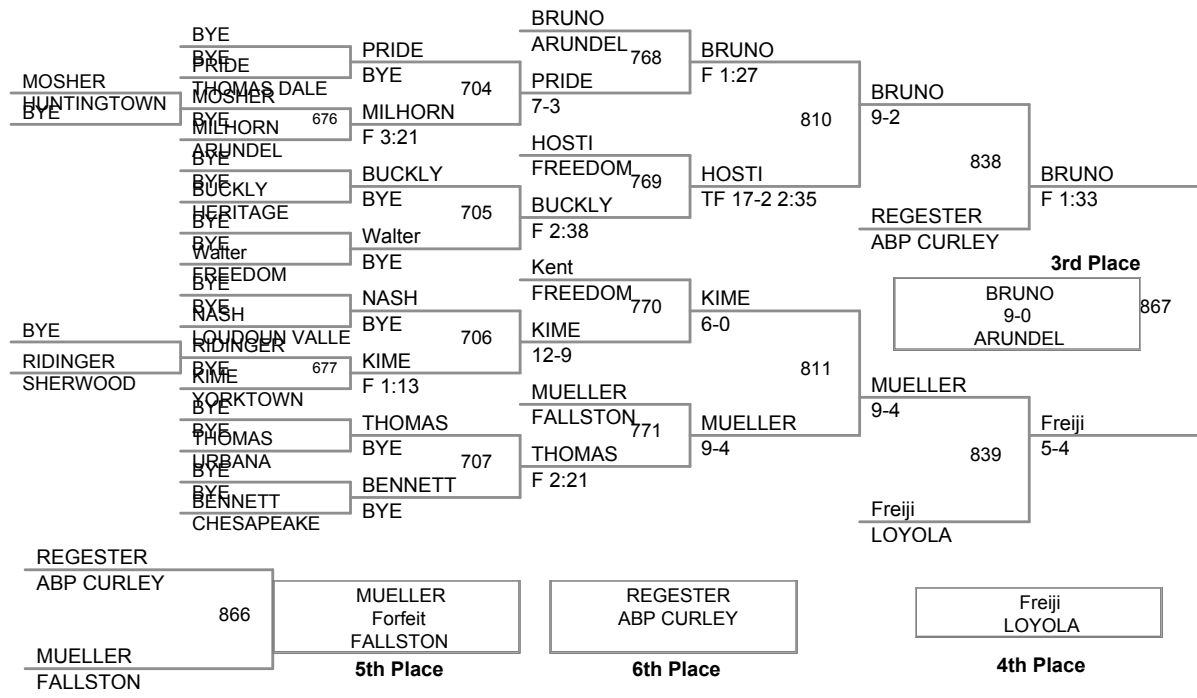

KEVIN CAREY (9) SHERWOOD

NICK SAPIENZA (11) FALLSTON

TREVOR FEINBERG (9)	NORTHERN	538
WAYNE ROGERS (9)	GLEN BURNIE	506
ROGERS	F 2:23	

SAPIENZA	F 1:54	
616		

CONNER PORTER (9) THOMAS DALE

RILEY SHEYDER (9)	FREEDOM	539
-------------------	---------	-----

MCKARTHY	6-5	
----------	-----	--

BYE	SAVROUSH	SNIDER	LICHTENBERG
BYE	HERITAGE	SNIDER	FREEDOM
BYE	ARUNDEL	F 1:07	760
BYE	MENDEZEBAL	696	KRONEMER
BYE	DEMATHA	KRONEMER	F 1:14
BYE	BLAKE	F 0:39	806
BYE	SANFORD	WIEDENHOFF	
BYE	ST. JOHNS	SHEYDER	GLEN BURNIE
BYE	ACKER	F 2:57	761
BYE	BLAKE	FREEDOM	ACKER
BYE	BYE	ACKER	17-8
BYE	BYE	ROGERS	F 1:33
BYE	BYE	GLEN BURNIE	MCKARTHY
BYE	FEINBERG	FEINBERG	GLEN BURNIE
BYE	NORTHERN	CAREY	5-4
BYE	BYE	SHERWOOD	FEINBERG
BYE	BYE	PEREZ	9-6
BYE	BYE	PEREZ	9-6
BYE	BYE	ABP SPALDING	BYE
BYE	BYE	MOORE	SAPIENZA
BYE	BYE	HESTER	FALLSTON
BYE	BYE	NORTHERN	763
BYE	BYE	CHRISIKOS	TATE
BYE	BYE	CHRISIKOS	F 1:15
BYE	BYE	TATE	699
BYE	BYE	TATE	F 1:04
BYE	BYE	CHESAPEAKE	F 1:45

119 Lbs

125 Lbs

130 Lbs

140 Lbs

145 Lbs

152 Lbs

160 Lbs

171 Lbs