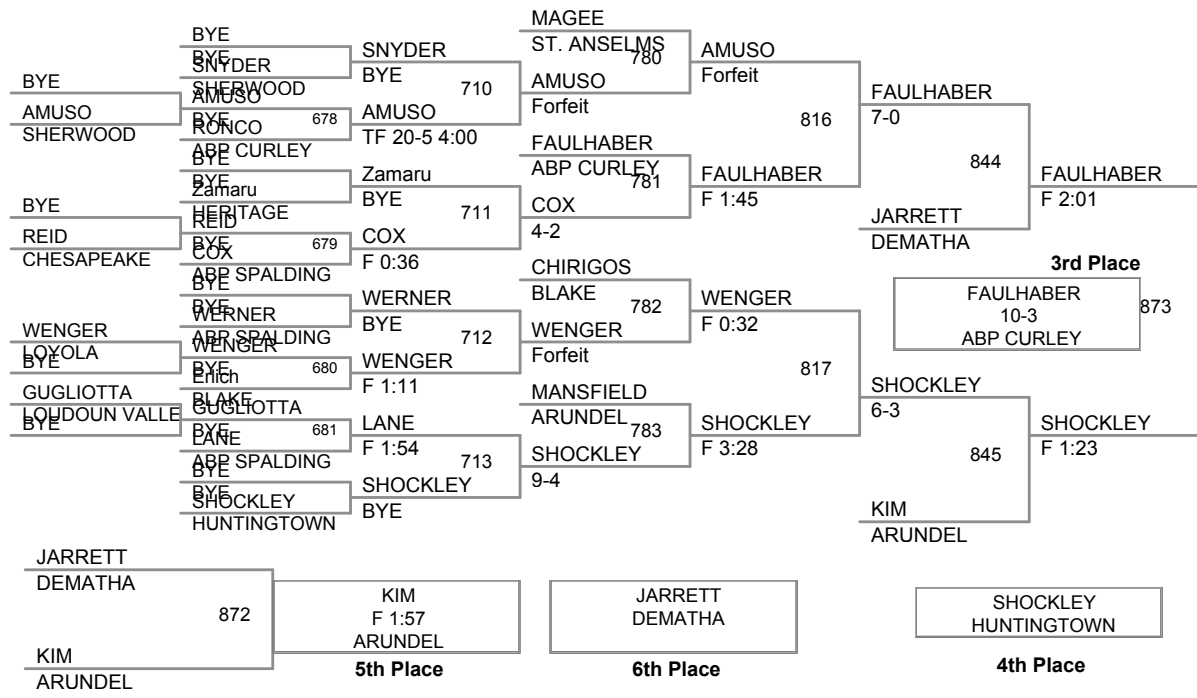

MCKARTHY	6-5	
----------	-----	--

BYE	SAVROUSH	SNIDER	LICHTENBERG
BYE	HERITAGE	SNIDER	FREEDOM
BYE	ARUNDEL	F 1:07	760
BYE	MENDEZEBAL	696	KRONEMER
BYE	DEMATHA	KRONEMER	F 1:14
BYE	BLAKE	F 0:39	806
BYE	SANFORD	WIEDENHOFF	
BYE	ST. JOHNS	SHEYDER	GLEN BURNIE
BYE	ACKER	F 2:57	761
BYE	BLAKE	FREEDOM	ACKER
BYE	BYE	ACKER	17-8
BYE	BYE	ROGERS	F 1:33
BYE	BYE	GLEN BURNIE	MCKARTHY
BYE	FEINBERG	FEINBERG	GLEN BURNIE
BYE	NORTHERN	CAREY	5-4
BYE	BYE	SHERWOOD	FEINBERG
BYE	BYE	PEREZ	9-6
BYE	BYE	PEREZ	9-6
BYE	BYE	ABP SPALDING	BYE
BYE	BYE	MOORE	SAPIENZA
BYE	BYE	HESTER	FALLSTON
BYE	BYE	NORTHERN	763
BYE	BYE	CHRISIKOS	TATE
BYE	BYE	CHRISIKOS	F 1:15
BYE	BYE	TATE	699
BYE	BYE	TATE	F 1:04
BYE	BYE	CHESAPEAKE	F 1:45

119 Lbs

125 Lbs

130 Lbs

140 Lbs

145 Lbs

152 Lbs

160 Lbs

171 Lbs