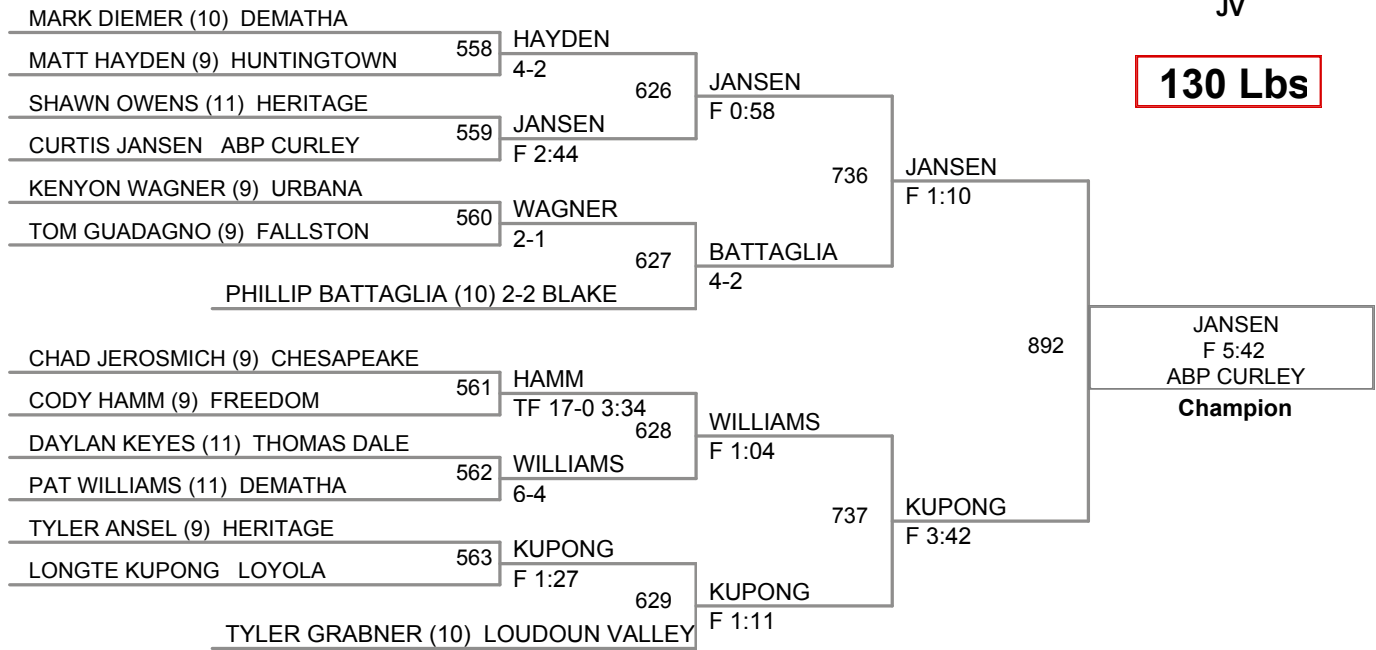

MCKARTHY	6-5	
----------	-----	--

BYE	SAVROUSH	SNIDER	LICHTENBERG
BYE	HERITAGE	SNIDER	FREEDOM
BYE	ARUNDEL	F 1:07	760
BYE	MENDEZEBAL	696	KRONEMER
BYE	DEMATHA	KRONEMER	F 1:14
BYE	BLAKE	F 0:39	806
BYE	SANFORD	WIEDENHOFF	
BYE	ST. JOHNS	SHEYDER	GLEN BURNIE
BYE	ACKER	F 2:57	761
BYE	BLAKE	FREEDOM	ACKER
BYE	BYE	ACKER	17-8
BYE	BYE	ROGERS	F 1:33
BYE	BYE	GLEN BURNIE	MCKARTHY
BYE	FEINBERG	FEINBERG	GLEN BURNIE
BYE	NORTHERN	CAREY	5-4
BYE	BYE	SHERWOOD	FEINBERG
BYE	BYE	PEREZ	9-6
BYE	BYE	PEREZ	9-6
BYE	BYE	ABP SPALDING	BYE
BYE	BYE	MOORE	SAPIENZA
BYE	BYE	HESTER	FALLSTON
BYE	BYE	NORTHERN	763
BYE	BYE	CHRISIKOS	TATE
BYE	BYE	CHRISIKOS	F 1:15
BYE	BYE	TATE	699
BYE	BYE	TATE	F 1:04
BYE	BYE	CHESAPEAKE	F 1:45

119 Lbs

125 Lbs

130 Lbs

140 Lbs

145 Lbs

152 Lbs

160 Lbs

171 Lbs