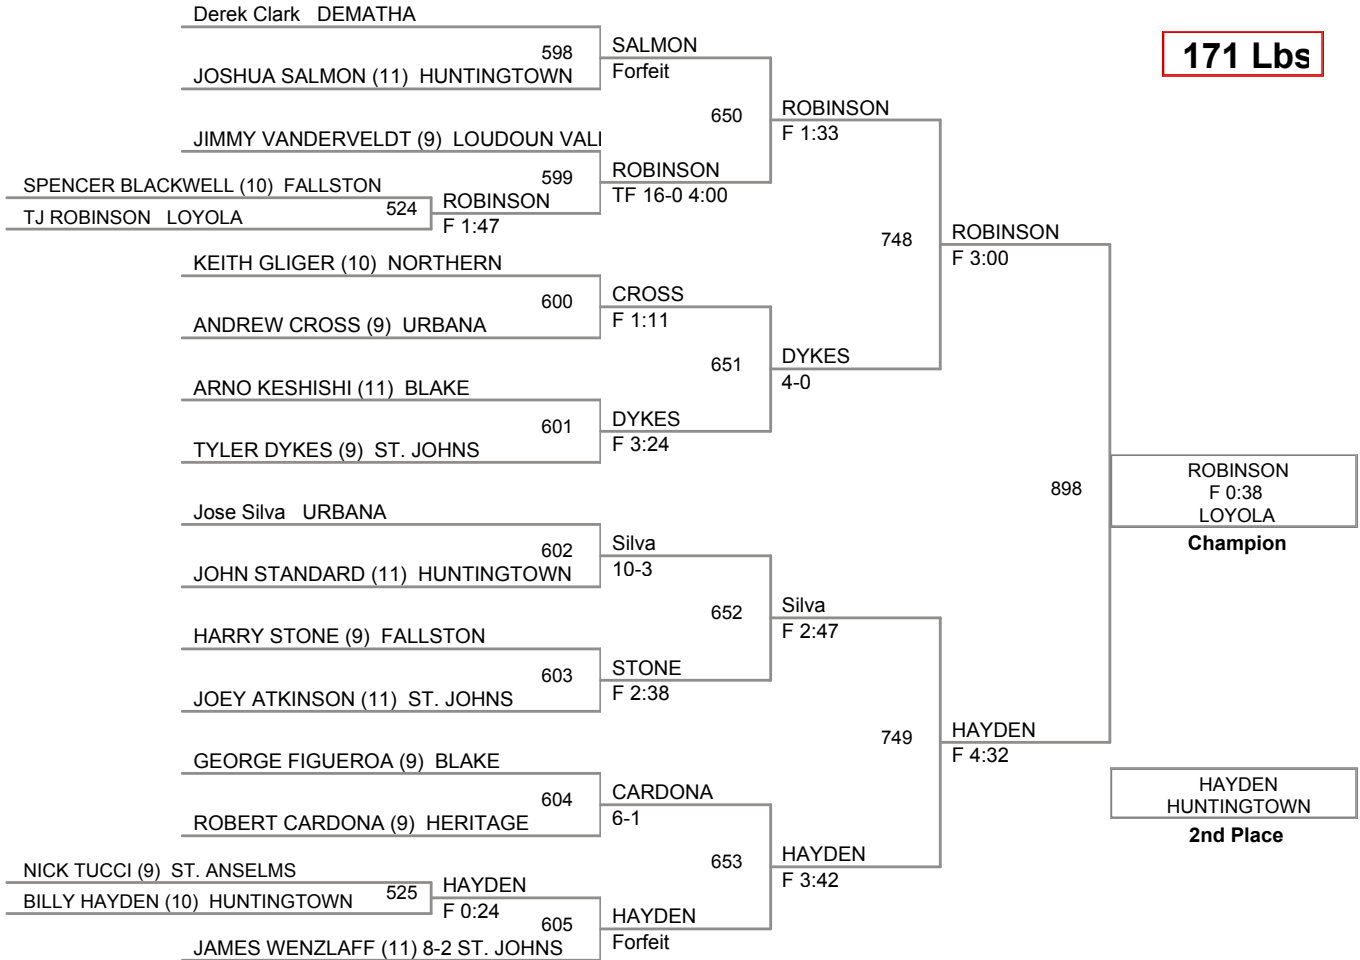

103 Lbs

112 Lbs

EDWARD BOWEN (10) HUNTINGTOWN

SEBASTIAN SAVROUSH	HERITAGE	534
ZACHARY TATE (11)	CHESAPEAKE	502
TATE	13-8	

BOWEN	F 3:59	
614		

GARY HESTER (11) NORTHERN

JOHN WIEDENHOFF (9)	GLEN BURNIE	535
JOSH MENDEZEBAL (9)	DEMATHA	503
WIEDENHOFF	F 0:55	

KEVIN CAREY (9) SHERWOOD

NICK SAPIENZA (11) FALLSTON

TREVOR FEINBERG (9)	NORTHERN	538
WAYNE ROGERS (9)	GLEN BURNIE	506
ROGERS	F 2:23	

SAPIENZA	F 1:54	
616		

CONNER PORTER (9) THOMAS DALE

RILEY SHEYDER (9)	FREEDOM	539
-------------------	---------	-----

MCKARTHY	6-5	
----------	-----	--

BYE	SAVROUSH	SNIDER	LICHTENBERG
BYE	HERITAGE	SNIDER	FREEDOM
BYE	ARUNDEL	F 1:07	760
BYE	MENDEZEBAL	696	KRONEMER
BYE	DEMATHA	KRONEMER	F 1:14
BYE	BLAKE	F 0:39	806
BYE	SANFORD	WIEDENHOFF	
BYE	ST. JOHNS	SHEYDER	GLEN BURNIE
BYE	ACKER	F 2:57	761
BYE	BLAKE	FREEDOM	ACKER
BYE	BYE	ACKER	17-8
BYE	BYE	ROGERS	F 1:33
BYE	BYE	GLEN BURNIE	MCKARTHY
BYE	FEINBERG	FEINBERG	GLEN BURNIE
BYE	NORTHERN	CAREY	5-4
BYE	BYE	SHERWOOD	FEINBERG
BYE	BYE	PEREZ	9-6
BYE	BYE	PEREZ	9-6
BYE	BYE	ABP SPALDING	BYE
BYE	BYE	MOORE	SAPIENZA
BYE	BYE	HESTER	FALLSTON
BYE	BYE	NORTHERN	763
BYE	BYE	CHRISIKOS	TATE
BYE	BYE	CHRISIKOS	F 1:15
BYE	BYE	TATE	699
BYE	BYE	TATE	F 1:04
BYE	BYE	CHESAPEAKE	F 1:45

119 Lbs

125 Lbs

130 Lbs

140 Lbs

145 Lbs

152 Lbs

160 Lbs

171 Lbs