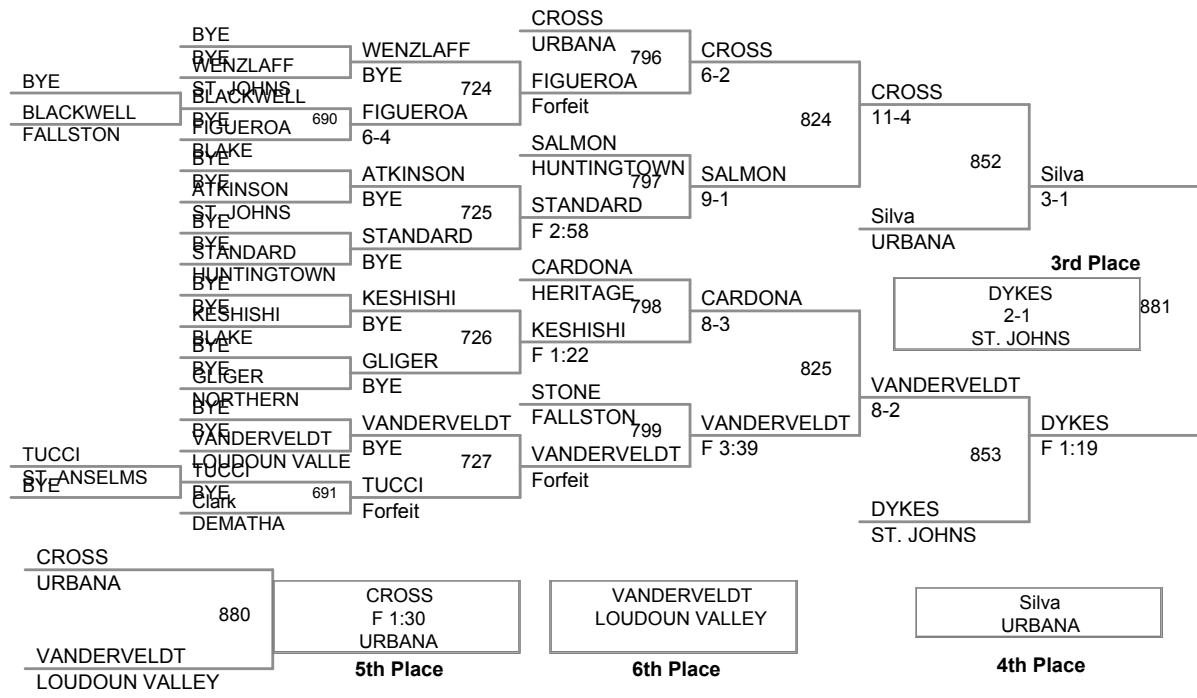

MCKARTHY	6-5	
----------	-----	--

BYE	SAVROUSH	SNIDER	LICHTENBERG
BYE	HERITAGE	SNIDER	FREEDOM
BYE	ARUNDEL	F 1:07	760
BYE	MENDEZEBAL	696	KRONEMER
BYE	DEMATHA	KRONEMER	F 1:14
BYE	BLAKE	F 0:39	806
BYE	SANFORD	WIEDENHOFF	
BYE	ST. JOHNS	SHEYDER	GLEN BURNIE
BYE	ACKER	F 2:57	761
BYE	BLAKE	FREEDOM	ACKER
BYE	BYE	ACKER	17-8
BYE	BYE	ROGERS	F 1:33
BYE	BYE	GLEN BURNIE	MCKARTHY
BYE	FEINBERG	FEINBERG	GLEN BURNIE
BYE	NORTHERN	CAREY	5-4
BYE	BYE	SHERWOOD	FEINBERG
BYE	BYE	PEREZ	9-6
BYE	BYE	PEREZ	9-6
BYE	BYE	ABP SPALDING	BYE
BYE	BYE	MOORE	SAPIENZA
BYE	BYE	HESTER	FALLSTON
BYE	BYE	NORTHERN	763
BYE	BYE	CHRISIKOS	TATE
BYE	BYE	CHRISIKOS	F 1:15
BYE	BYE	TATE	699
BYE	BYE	TATE	F 1:04
BYE	BYE	CHESAPEAKE	F 1:45

119 Lbs

125 Lbs

130 Lbs

140 Lbs

145 Lbs

152 Lbs

160 Lbs

171 Lbs