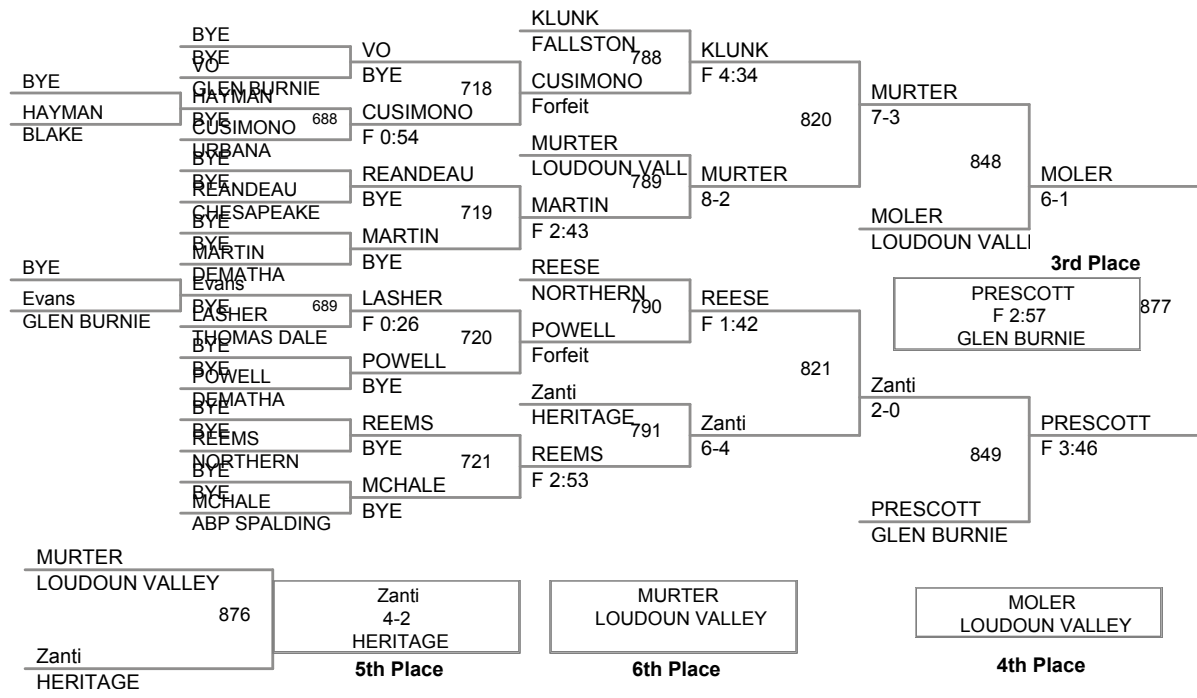

MCKARTHY	6-5	
----------	-----	--

BYE	SAVROUSH	SNIDER	LICHTENBERG
BYE	HERITAGE	SNIDER	FREEDOM
BYE	ARUNDEL	F 1:07	760
BYE	MENDEZEBAL	696	KRONEMER
BYE	DEMATHA	KRONEMER	F 1:14
BYE	BLAKE	F 0:39	806
BYE	SANFORD	WIEDENHOFF	
BYE	ST. JOHNS	SHEYDER	GLEN BURNIE
BYE	ACKER	F 2:57	761
BYE	BLAKE	FREEDOM	ACKER
BYE	BYE	ACKER	17-8
BYE	BYE	ROGERS	F 1:33
BYE	BYE	GLEN BURNIE	MCKARTHY
BYE	FEINBERG	FEINBERG	GLEN BURNIE
BYE	NORTHERN	CAREY	5-4
BYE	BYE	SHERWOOD	FEINBERG
BYE	BYE	PEREZ	9-6
BYE	BYE	PEREZ	9-6
BYE	BYE	ABP SPALDING	BYE
BYE	BYE	MOORE	SAPIENZA
BYE	BYE	HESTER	FALLSTON
BYE	BYE	NORTHERN	763
BYE	BYE	CHRISIKOS	TATE
BYE	BYE	CHRISIKOS	F 1:15
BYE	BYE	TATE	699
BYE	BYE	TATE	F 1:04
BYE	BYE	CHESAPEAKE	F 1:45

119 Lbs

125 Lbs

130 Lbs

140 Lbs

145 Lbs

152 Lbs

160 Lbs

171 Lbs